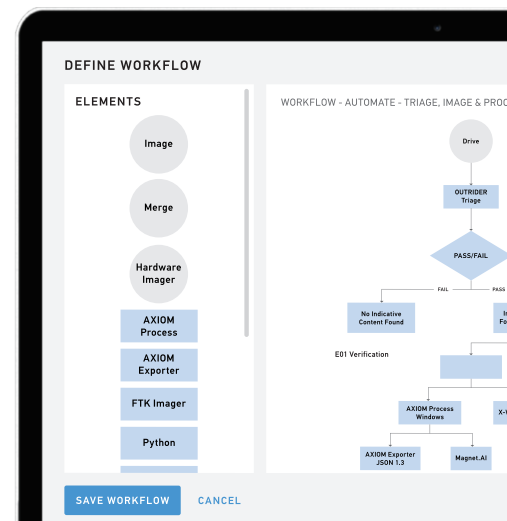

SEAMLESS INTEGRATIONS

Keep the toolkit, ditch the complexity

- Seamlessly integrate almost any tool from your forensic toolkit, including mobile acquisition tools.
- Deep integration of **Magnet AXIOM** - amplify the power of the most complete digital investigation platform.
- Integrate your own custom scripts for advanced flexibility.

STATS & MANAGEMENT DASHBOARDS

Measure, act and report on lab insights

- Simple, visual dashboards help you quickly assess lab infrastructure health, and drive success and efficiency in the lab
- Report on the value of your investment in AUTOMATE by tracking overall lab throughput and efficiency metrics
- Assess lab operations to help you make smart decisions regarding resource allocation, hardware & software procurement, and strategic hiring

PARALLEL PROCESSING

Get more done with existing hardware

- Leverage the full power of your IT investments by processing cases using two or more workstations.
- Utilize assets on-prem, virtual, cloud or hybrid environments.

MAGNET PROFESSIONAL SERVICES & SUPPORT

We're here for you at every stage of your transformation journey - from planning to deployment. Our trusted advisors are experts in lab infrastructure consulting and optimization, digital forensic investigations and project execution to ensure your success, accelerate your ramp-up, and maximize your return on investment.

Let us help you find efficiencies in your lab with Magnet AUTOMATE

Request a personalized demo, visit magnetforensics.com/automate or email sales@magnetforensics.com.

© 2021 Magnet Forensics Inc. All rights reserved. Magnet Forensics® and related trademarks are the property of Magnet Forensics Inc. and used in countries around the world.